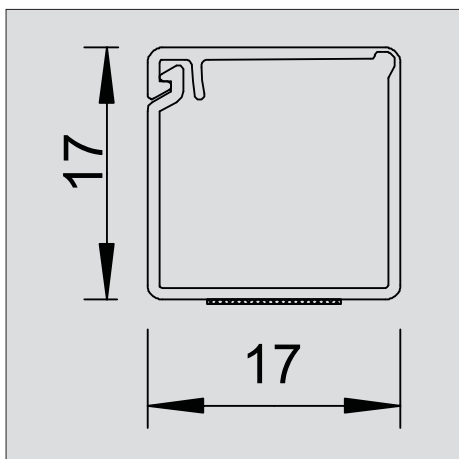

Mini trunking with adhesive film and hinge cover MD17

Mini trunking with adhesive film and hinge cover.

Pulling off the film on the base allows the WDK trunking to be stuck directly on the wall.

Type	Colour	Length mm	Pack. m	Weight kg/100 m	Item No.
WDKMD17RW	Pure white	2000	56	9,000	6150 29 2
WDKMD17CW	Cream	2000	56	9,000	6150 18 7

PVC Polyvinylchloride

CE